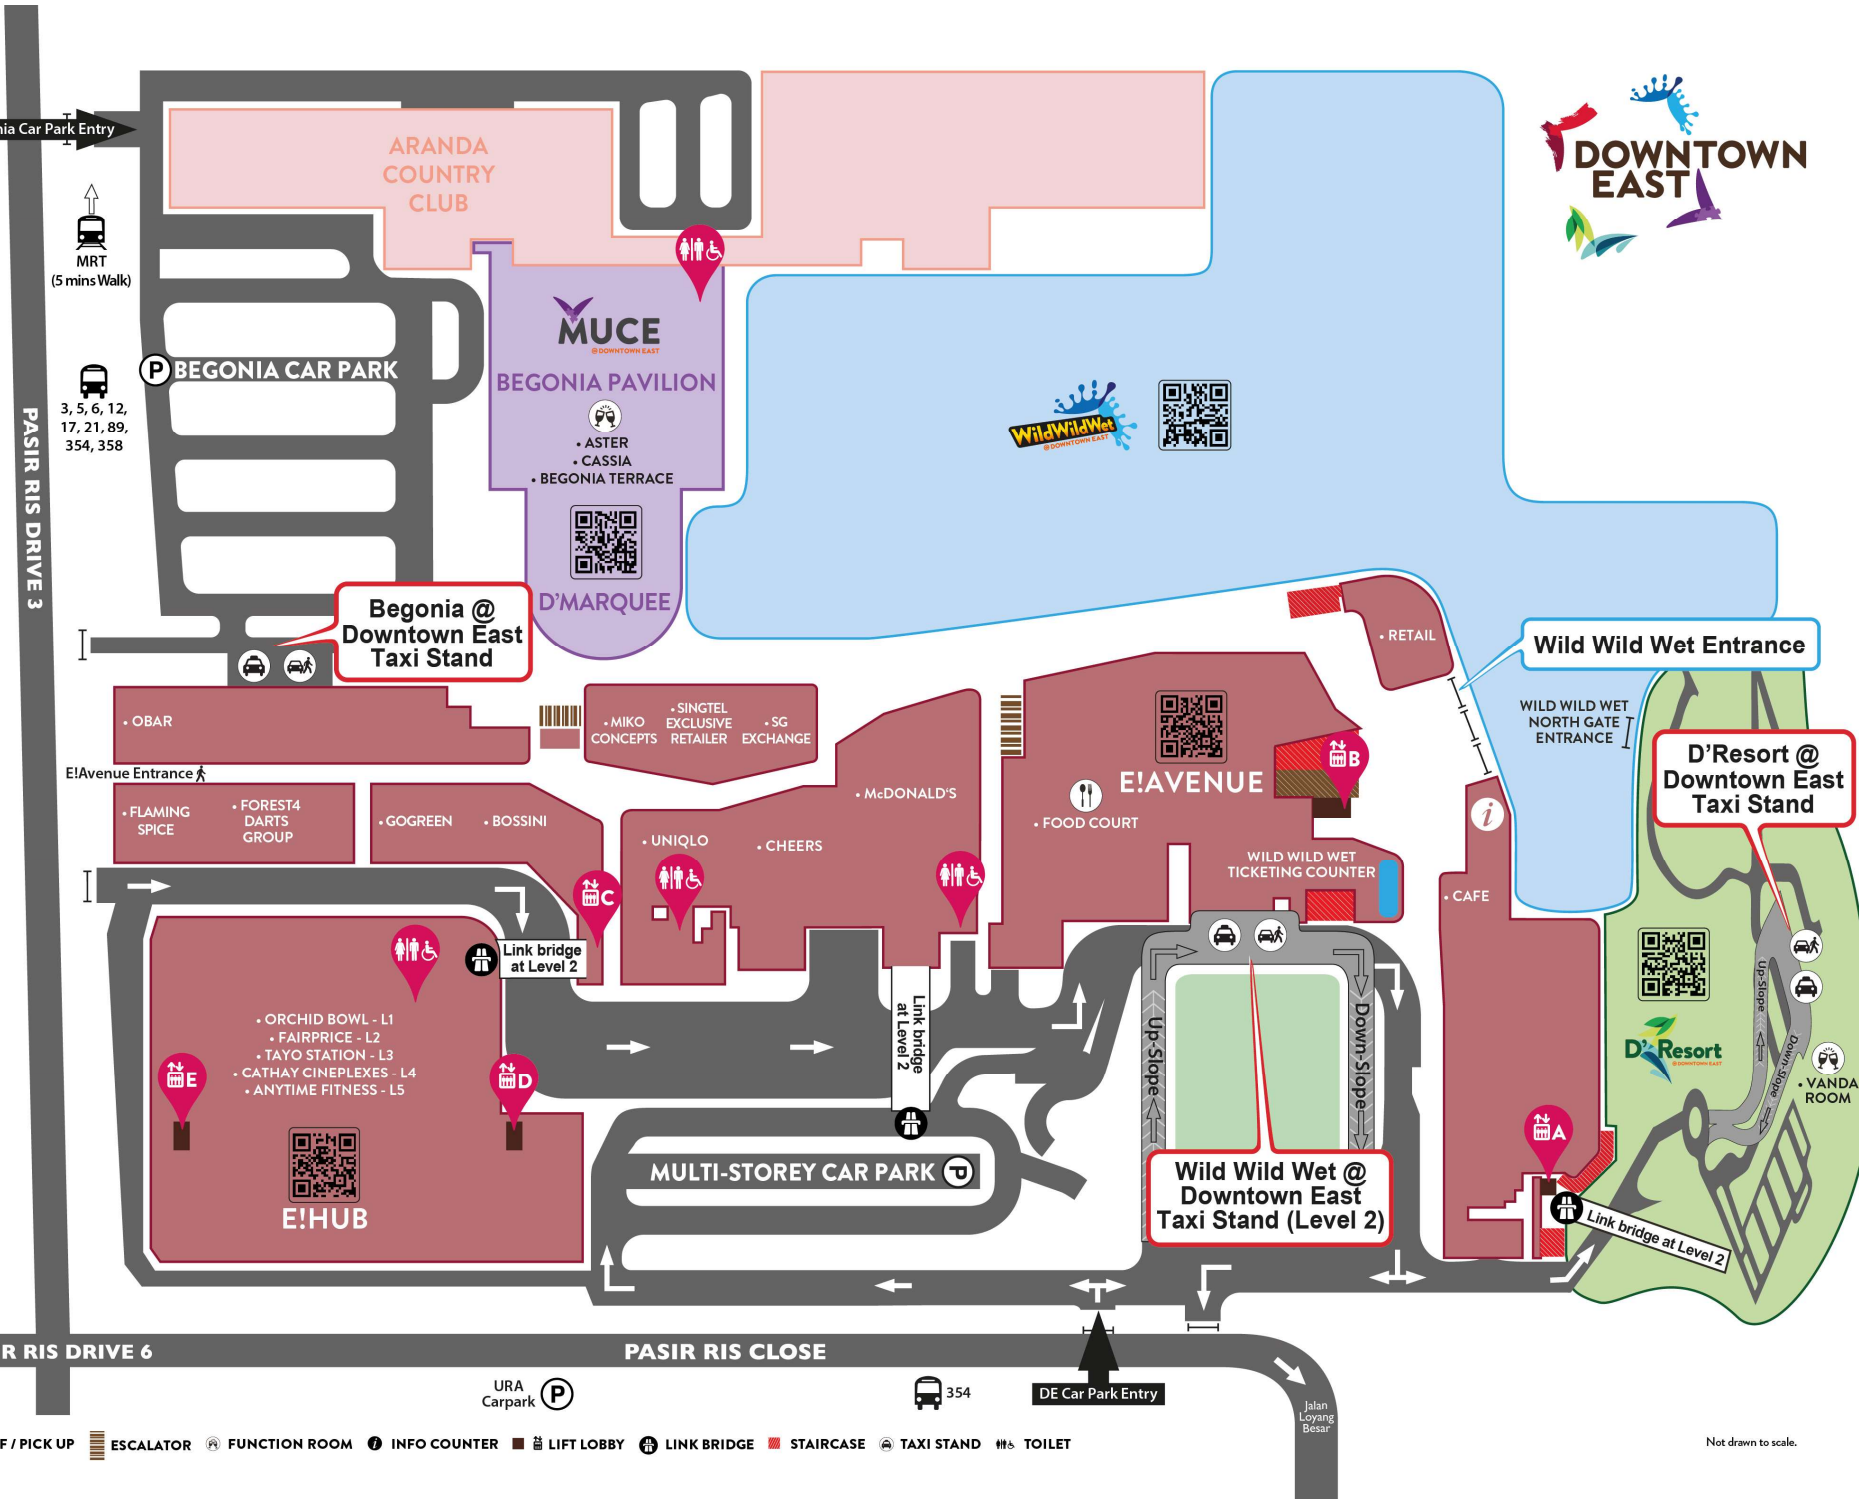

If you are traveling from Loyang Ave, you will be connected to Pasir Ris Drive 3. Travel along Pasir Ris Drive 3 and you will reach Downtown East. Traffic along Pasir Ris Drive 3 can be heavy at times. If you are traveling from Elias Road, you will be connected to Pasir Ris Drive 3. Travel along Pasir Ris Drive 3 and you will reach Downtown East. Traffic along Pasir Ris Drive 3 can be heavy at times.

Mass Rapid Transport (MRT) Train Services

Downtown East is situated near Pasir Ris MRT station. You can take a 15-minute walk from Pasir Ris MRT to Downtown East or take one of the available buses.

Scan or click the QR code for Singapore Mass Rapid Transport (MRT) Map

Bus Service

Downtown East is serviced by the following bus routes (Please alight at Downtown East bus stop): Bus Number 3, 5, 6, 12, 17, 21, 89, 354 & 358 (East Loop)

Scan or click the QR code for electronic bus guides

Downtown East Map

Scan or click the QR code for digital Downtown East Map

Begonia @ Downtown East Taxi Stand

D'Resort @ Downtown East Taxi Stand

Wild Wild Wet @ Downtown East Taxi Stand (Level 2)

- Ⓟ CARPARK
- 🚗 DROPOFF / PICKUP
- 🚪 ESCALATOR
- 🏠 FUNCTION ROOM
- ℹ️ INFO COUNTER
- 🚪 LIFT LOBBY
- 🚶 LINK BRIDGE
- 🚪 STAIRCASE
- 🚗 TAXI STAND
- 🚻 TOILET